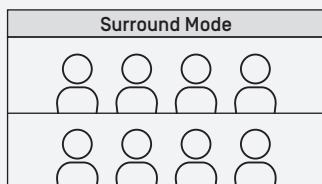

Mode examples