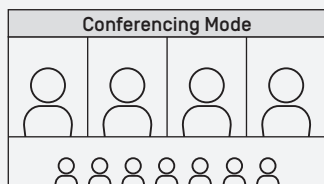

Mode examples